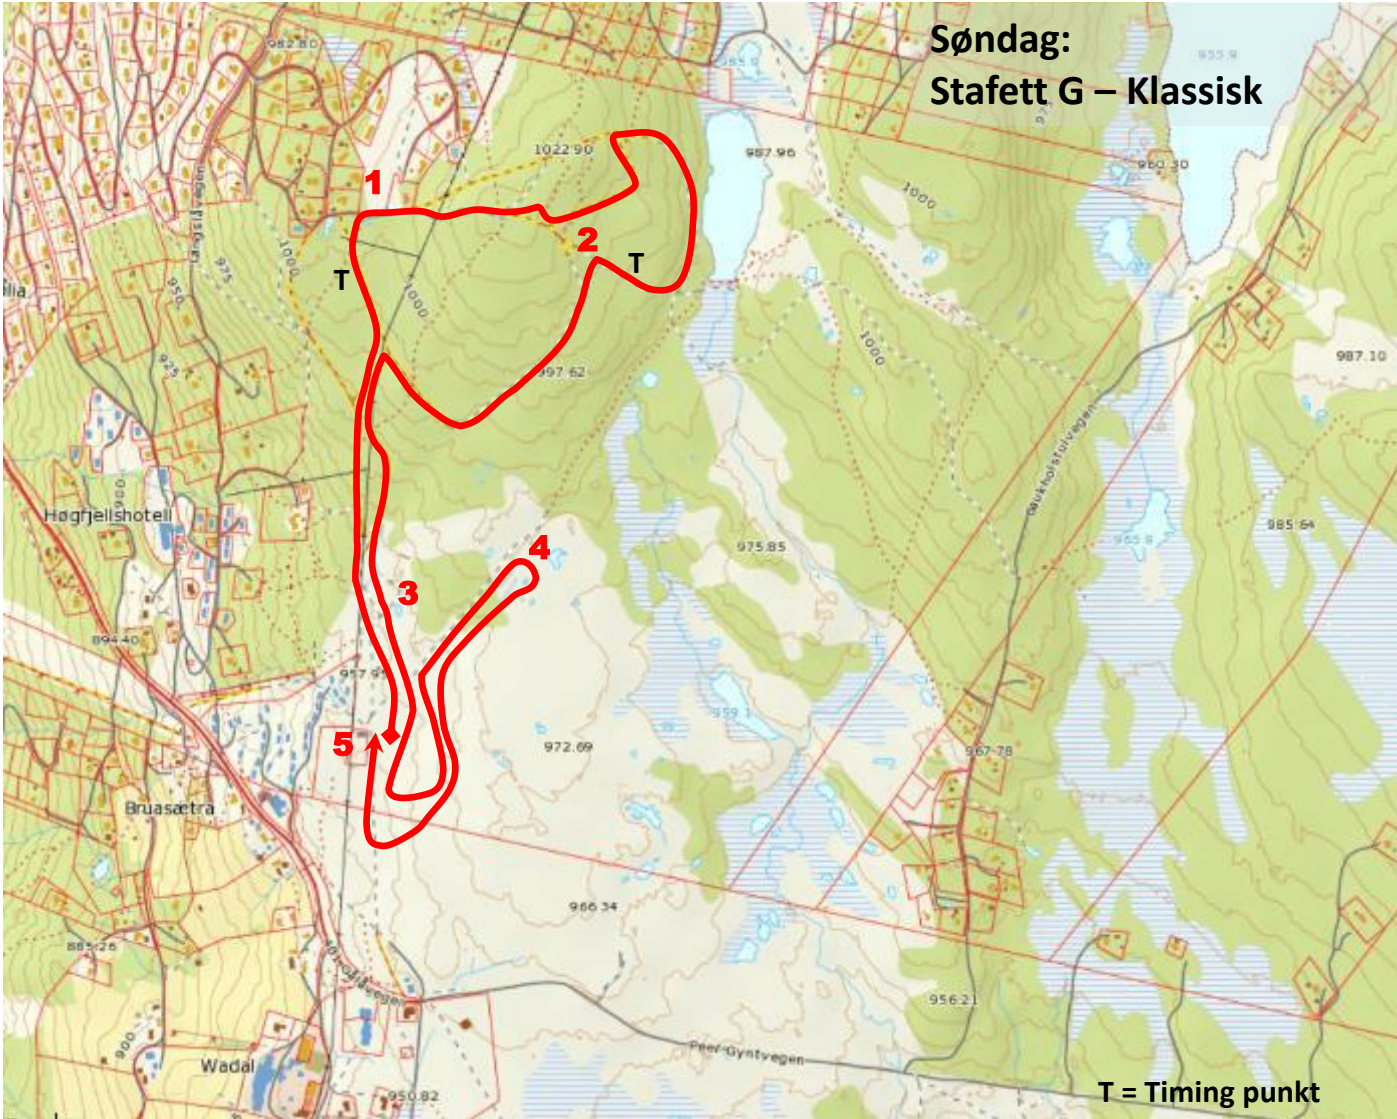

# Peer Gynt Stadion

Løypekart 5 km Rød (TC = 146m)

Gålå 2024 29.02-03.03

HOVEDLANDSRENN LANGRENN HOPP KOMBINERT

Søndag:  
Stafett G – Klassisk

T = Timing punkt

Gålå 5,0 km Red

	Course length:	4990m	Height Difference (HD):	71m	Lowest point:	952m
	Category:	C	Maximum Climb (MC):	58m	Highest point:	1023m
	Competition Level:	COC/FIS	Total Climb (TC):	146m		