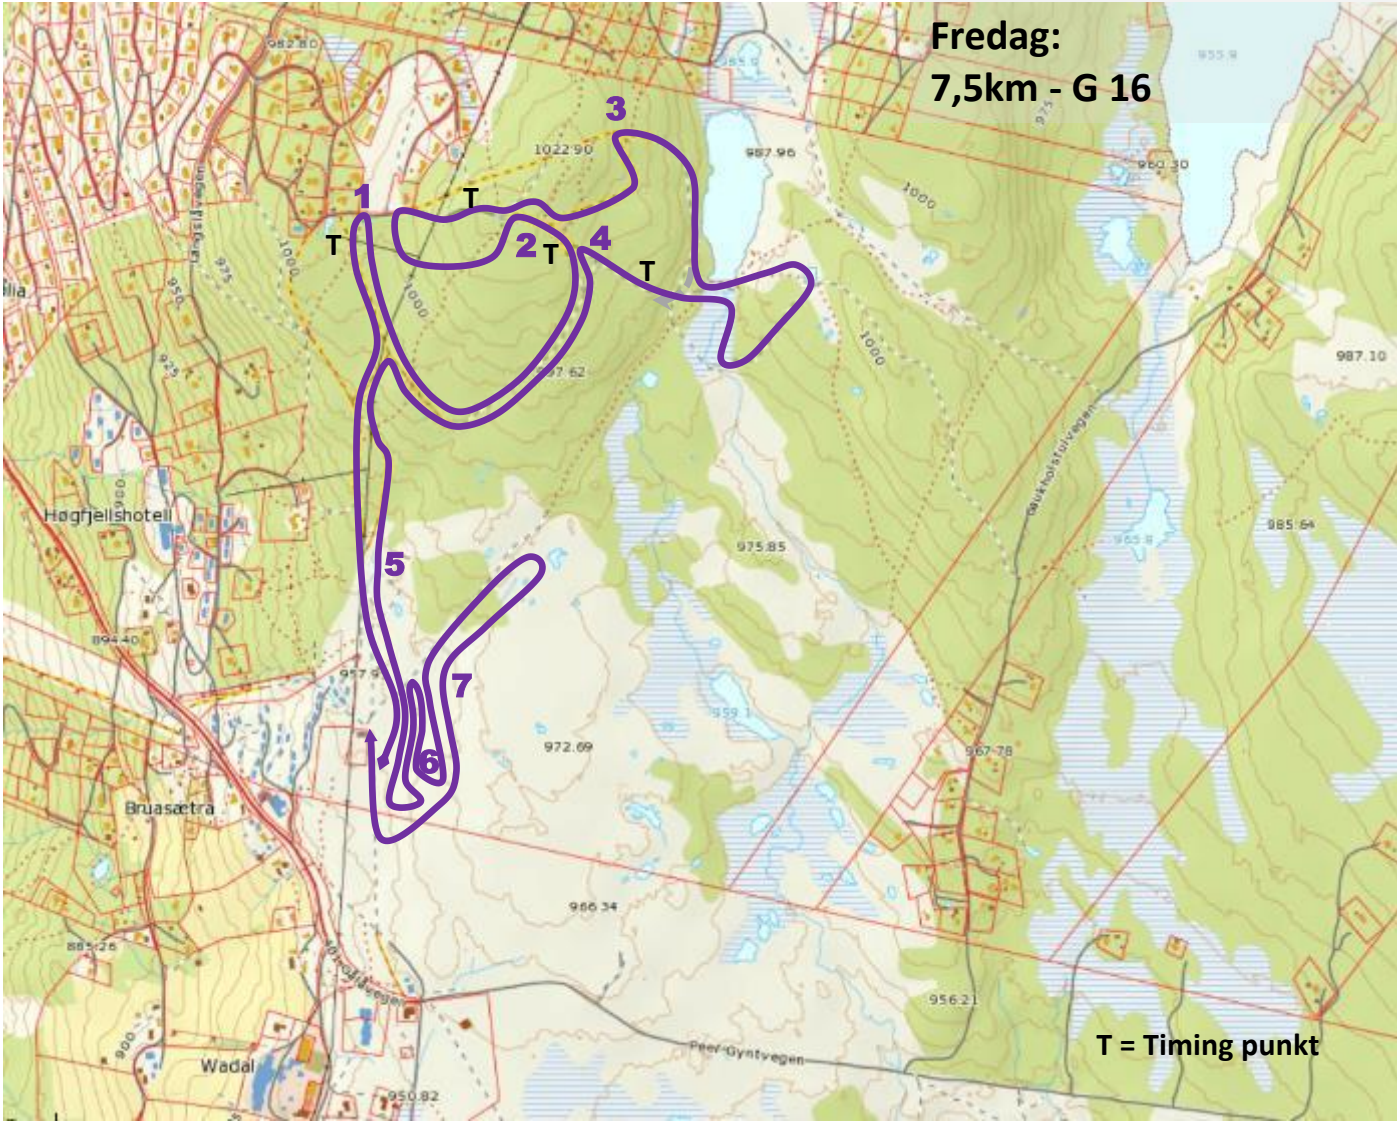

Peer Gynt Stadion

Løpekart 7,5km Lilla (TC = 201m)