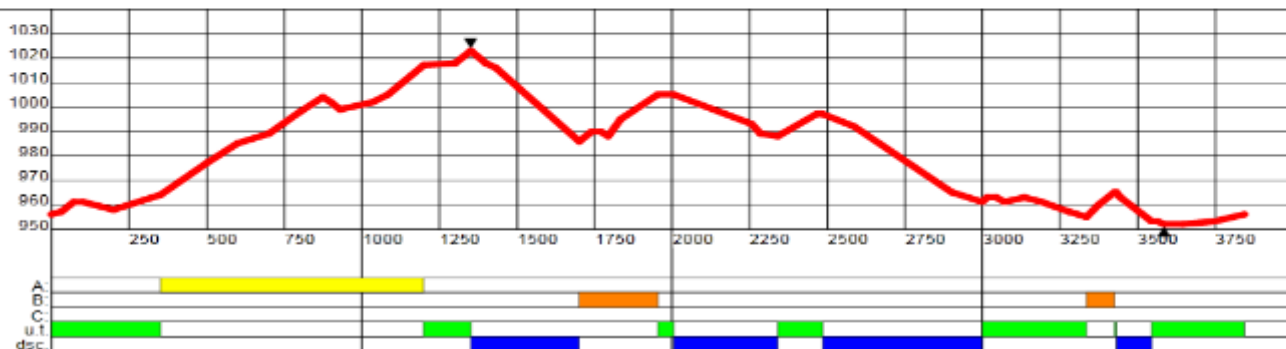

# Peer Gynt Stadion

Løypekart 3,75 km Blå (TC = 100m)

Gålå 2024 29.02-03.03

HOVEDLANDSRENN LANGRENN HOPP KOMBINERT

Søndag:  
Stafett J – Fri teknikk

T = Timing punkt

Course length:	3,736m	Height difference (HD):	52m	Lowest point:	951m
Course category:	E	Maximum climb (MC):	39m	Highest point:	1,003m
		Total climb (TC):	100m		

# Peer Gynt Stadion

Løypekart 3,75 km Rød (TC = 123m)

Gålå 2024 29.02-03.03

HOVEDLANDSRENN LANGRENN HOPP KOMBINERT

Søndag:  
Stafett J – Klassisk

T = Timing punkt

## Gålå 3,75 km Red

Course length:	3845m	Height Difference (HD):	71m	Lowest point:	952m
Category:	D	Maximum Climb (MC):	58m	Highest point:	1023m
Competition Level:	COC/FIS	Total Climb (TC):	123m		

# Peer Gynt Stadion

Løypekart 5 km Rød (TC = 146m)

Gålå 2024 29.02-03.03

HOVEDLANDSRENN LANGRENN HOPP KOMBINERT

Søndag:  
Stafett G – Klassisk

T = Timing punkt

Gålå 5,0 km Red

	Course length:	4990m	Height Difference (HD):	71m	Lowest point:	952m
	Category:	C	Maximum Climb (MC):	58m	Highest point:	1023m
	Competition Level:	COC/FIS	Total Climb (TC):	146m		