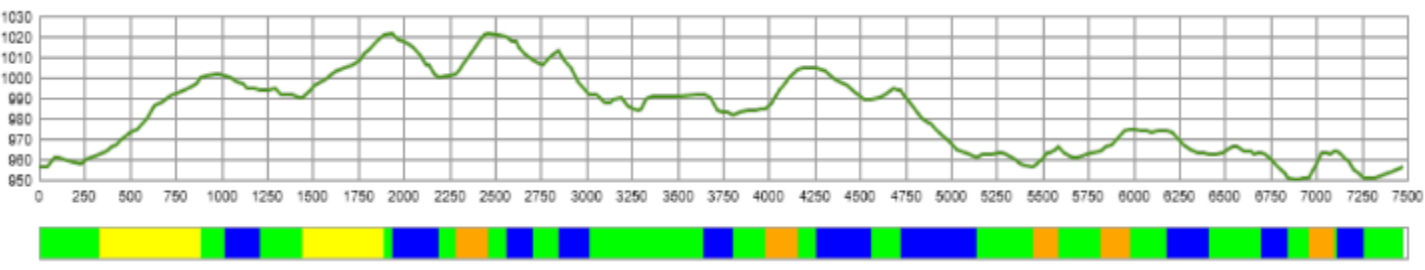

Peer Gynt Stadion

Løpekart 7,5km Lilla (TC = 201m)