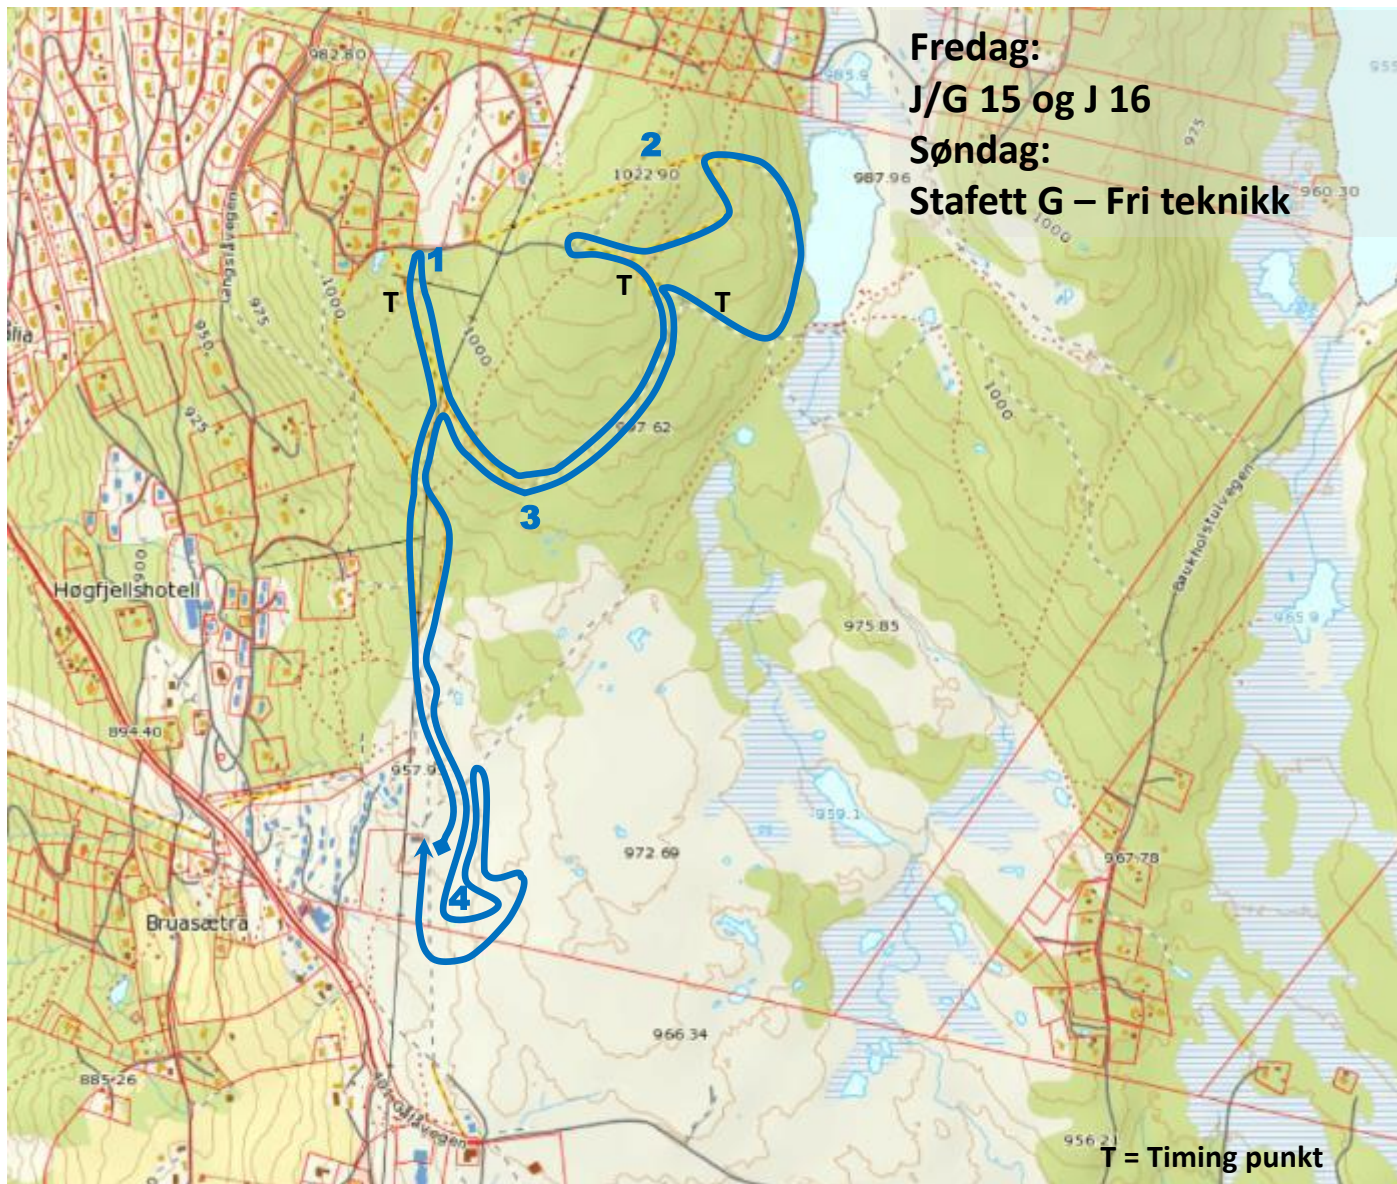

# Peer Gynt Stadion

## Løypekart 5 km Blå (TC = 149m)

Gålå 2024 29.02-03.03

HOVEDLANDSRENN LANGRENN HOPP KOMBINERT

Course length:	5,201m	Height difference (HD):	70m	Lowest point:	951m
Course category:	D	Maximum climb (MC):	39m	Highest point:	1,021m
		Total climb (TC):	149m		

## Sprintløype

Gutter og jenter 1,2km (TC = 34m)

Gåå 2024 29.02-03.03

HOVEDLANDSRENN LANGRENN HOPP KOMBINERT

T = Timing punkt

Course length:	1,150m	Height difference (HD):	15m	Lowest point:	951m
Course category:	D	Maximum climb (MC):	10m	Highest point:	966m
		Total climb (TC):	34m		

### Informasjon

Slalåm

Hopp

Skogsløype

Orgeltramp

Kule(r)

“Reipelykkje”

Magesuget