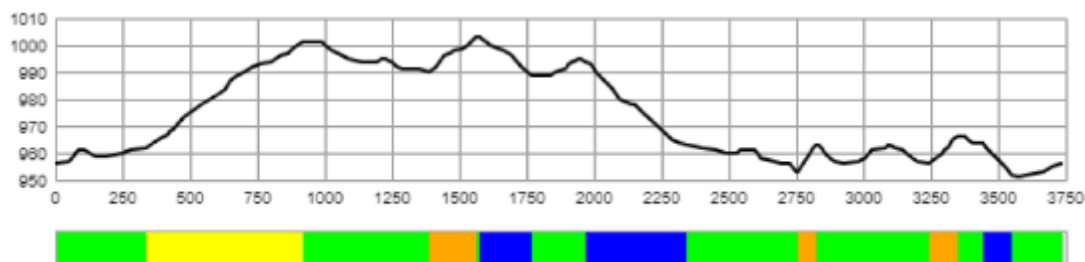

## Sprintløype

Gutter og jenter 1,2km (TC = 34m)

Gåå 2024 29.02-03.03

HOVEDLANDSRENN LANGRENN HOPP KOMBINERT

T = Timing punkt

Course length:	1,150m	Height difference (HD):	15m	Lowest point:	951m
Course category:	D	Maximum climb (MC):	10m	Highest point:	966m
		Total climb (TC):	34m		

# Peer Gynt Stadion

Løypekart 3,75 km Blå (TC = 100m)

Gålå 2024 29.02-03.03

HOVEDLANDSRENN LANGRENN HOPP KOMBINERT

Søndag:  
Stafett J – Fri teknikk

T = Timing punkt

Course length:	3,736m	Height difference (HD):	52m	Lowest point:	951m
Course category:	E	Maximum climb (MC):	39m	Highest point:	1,003m
		Total climb (TC):	100m		

## Gålå 3,75 km Red

Course length:	3845m	Height Difference (HD):	71m	Lowest point:	952m
Category:	D	Maximum Climb (MC):	58m	Highest point:	1023m
Competition Level:	COC/FIS	Total Climb (TC):	123m		