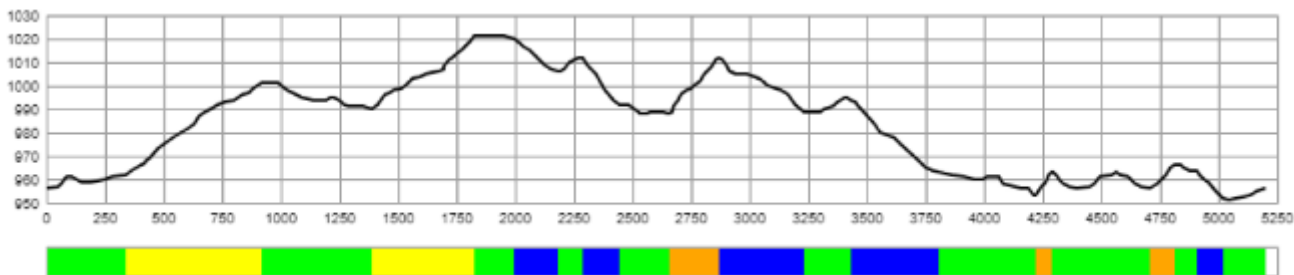

## Løypekart 5 km Blå (TC = 149m)

Gålå 2024 29.02-03.03

HOVEDLANDSRENN LANGRENN HOPP KOMBINERT

Course length:	5,201m	Height difference (HD):	70m	Lowest point:	951m
Course category:	D	Maximum climb (MC):	39m	Highest point:	1,021m
		Total climb (TC):	149m		