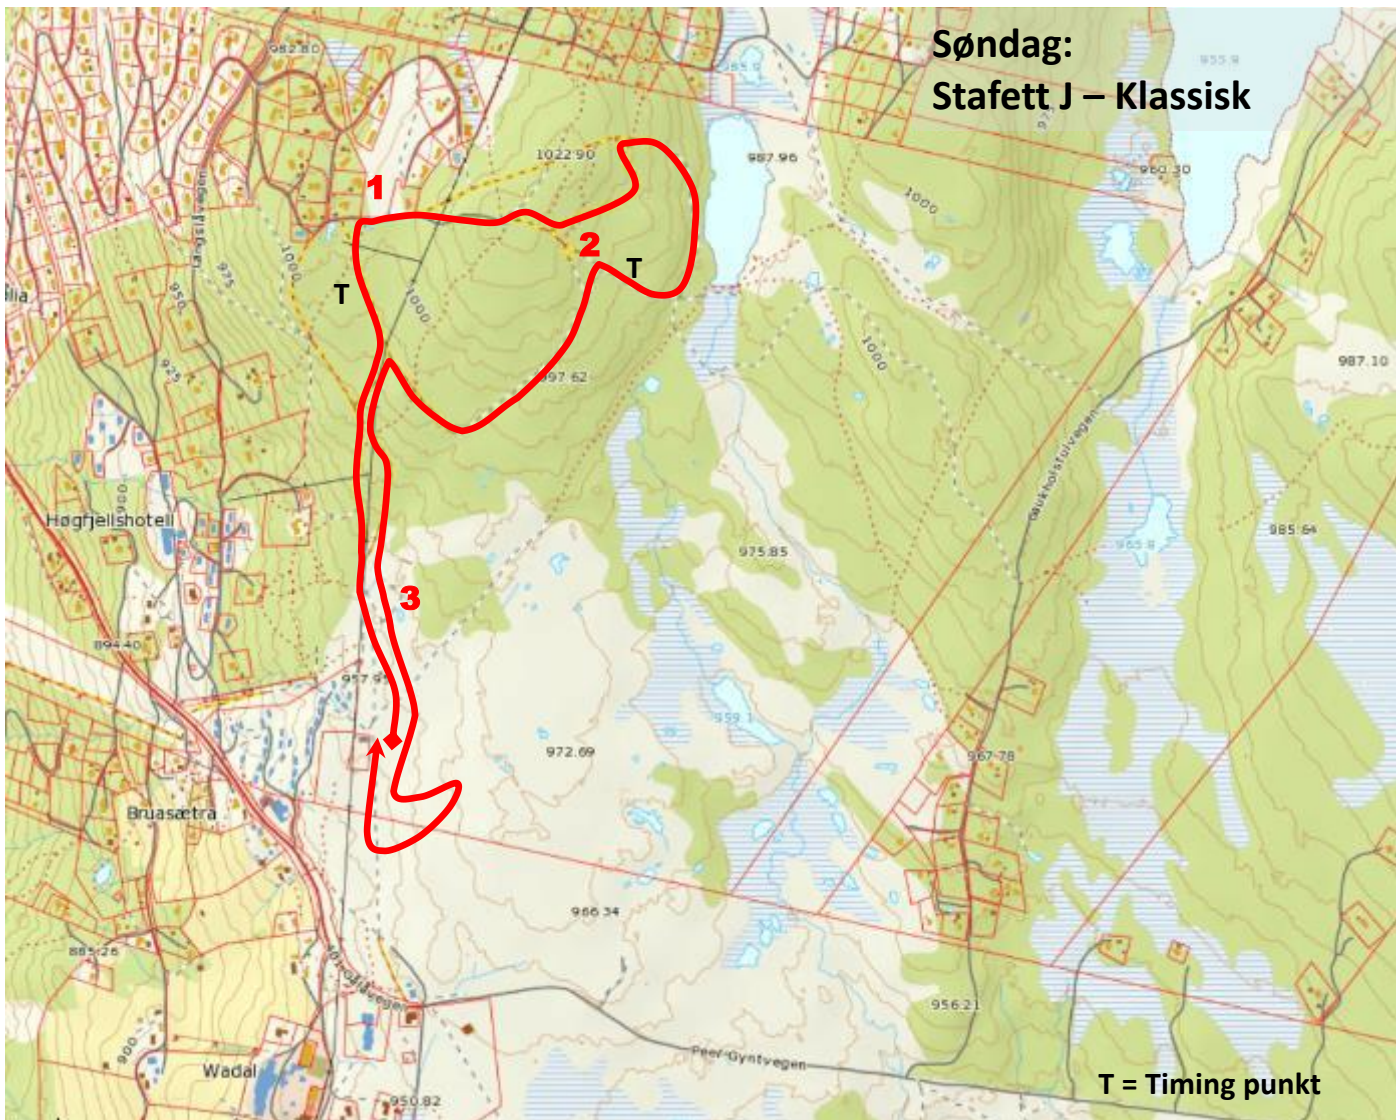

# Peer Gynt Stadion

Løypekart 3,75 km Rød (TC = 123m)

Gålå 2024 29.02-03.03

HOVEDLANDSRENN LANGRENN HOPP KOMBINERT

Søndag:  
Stafett J – Klassisk

T = Timing punkt

## Gålå 3,75 km Red

Course length:	3845m	Height Difference (HD):	71m	Lowest point:	952m
Category:	D	Maximum Climb (MC):	58m	Highest point:	1023m
Competition Level:	COC/FIS	Total Climb (TC):	123m		