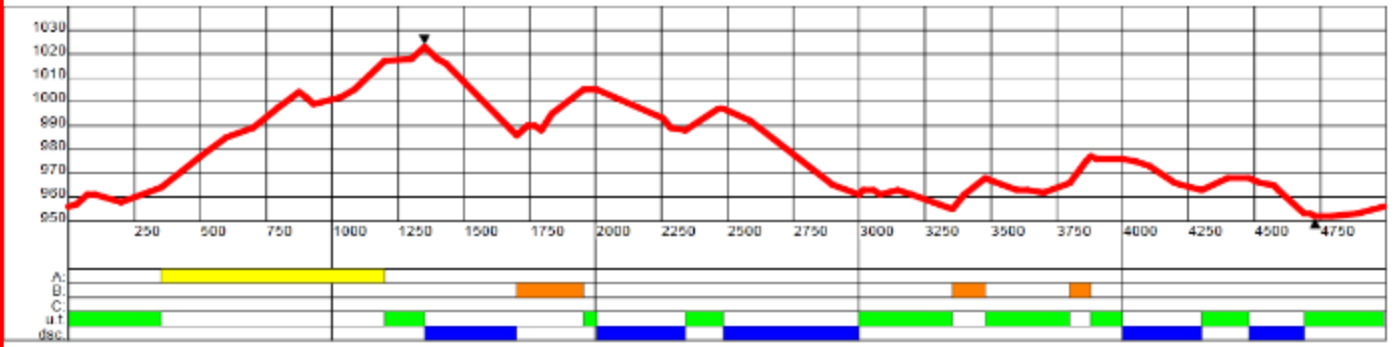

## Gålå 3,75 km Red

Course length:	3845m	Height Difference (HD):	71m	Lowest point:	952m
Category:	D	Maximum Climb (MC):	58m	Highest point:	1023m
Competition Level:	COC/FIS	Total Climb (TC):	123m		

# Peer Gynt Stadion

Løypekart 5 km Rød (TC = 146m)

Gålå 2024 29.02-03.03

HOVEDLANDSRENN LANGRENN HOPP KOMBINERT

Søndag:  
Stafett G – Klassisk

T = Timing punkt

Gålå 5,0 km Red

	Course length:	4990m	Height Difference (HD):	71m	Lowest point:	952m
	Category:	C	Maximum Climb (MC):	58m	Highest point:	1023m
	Competition Level:	COC/FIS	Total Climb (TC):	146m		