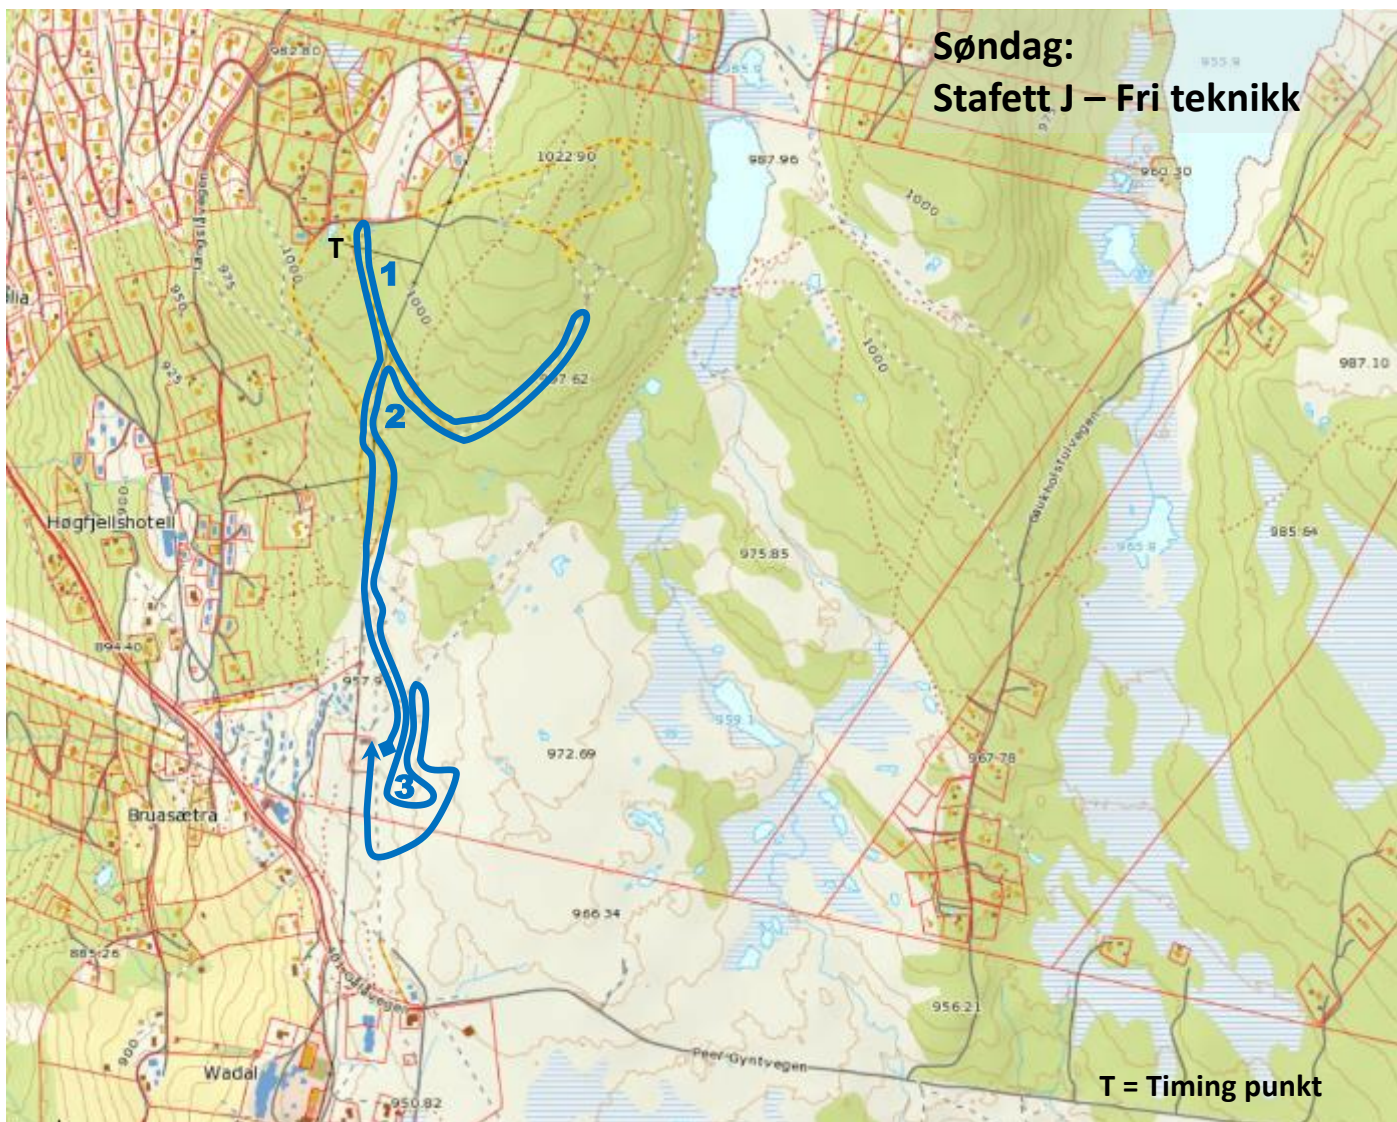

# Peer Gynt Stadion

Løypekart 3,75 km Blå (TC = 100m)

Gålå 2024 29.02-03.03

HOVEDLANDSRENN LANGRENN HOPP KOMBINERT

Søndag:  
Stafett J – Fri teknikk

T = Timing punkt

Course length:	3,736m	Height difference (HD):	52m	Lowest point:	951m
Course category:	E	Maximum climb (MC):	39m	Highest point:	1,003m
		Total climb (TC):	100m		