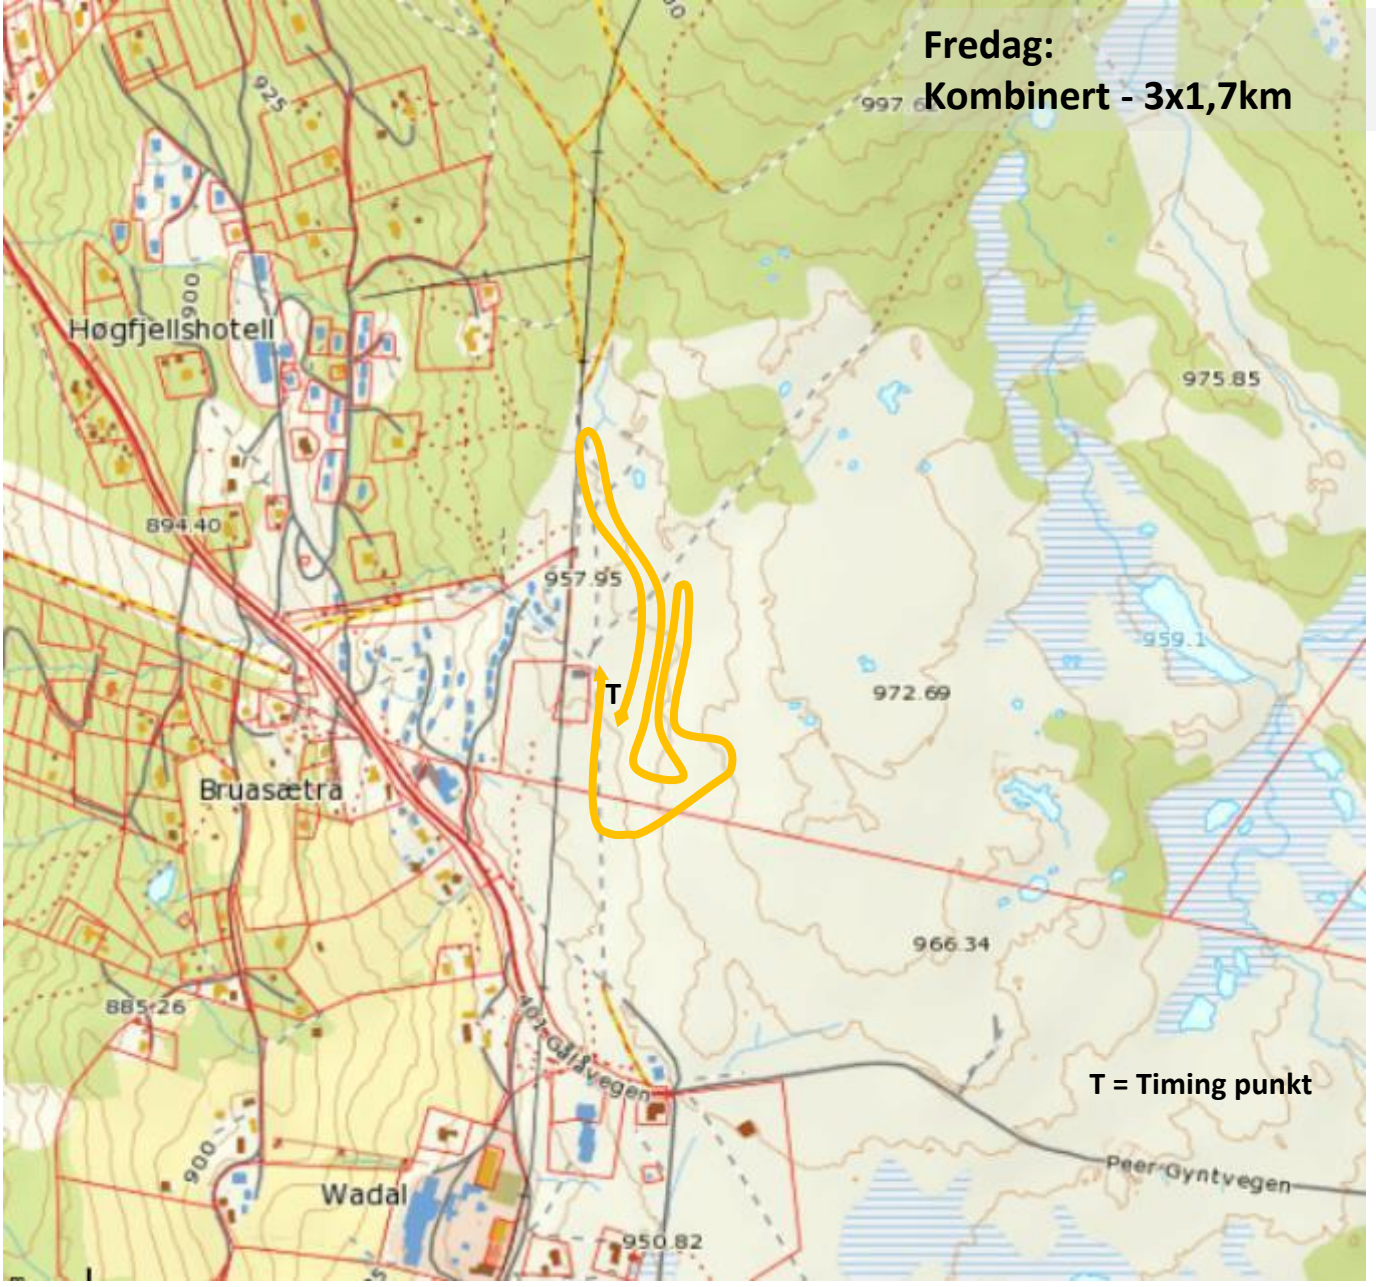

Peer Gynt Stadion

Løypekart 1,7 km Oransje (TC = 43m)

Gålå 2024 29.02-03.03

HOVEDLANDSRENN LANGRENN HOPP KOMBINERT

Fredag:
Kombinert - 3x1,7km