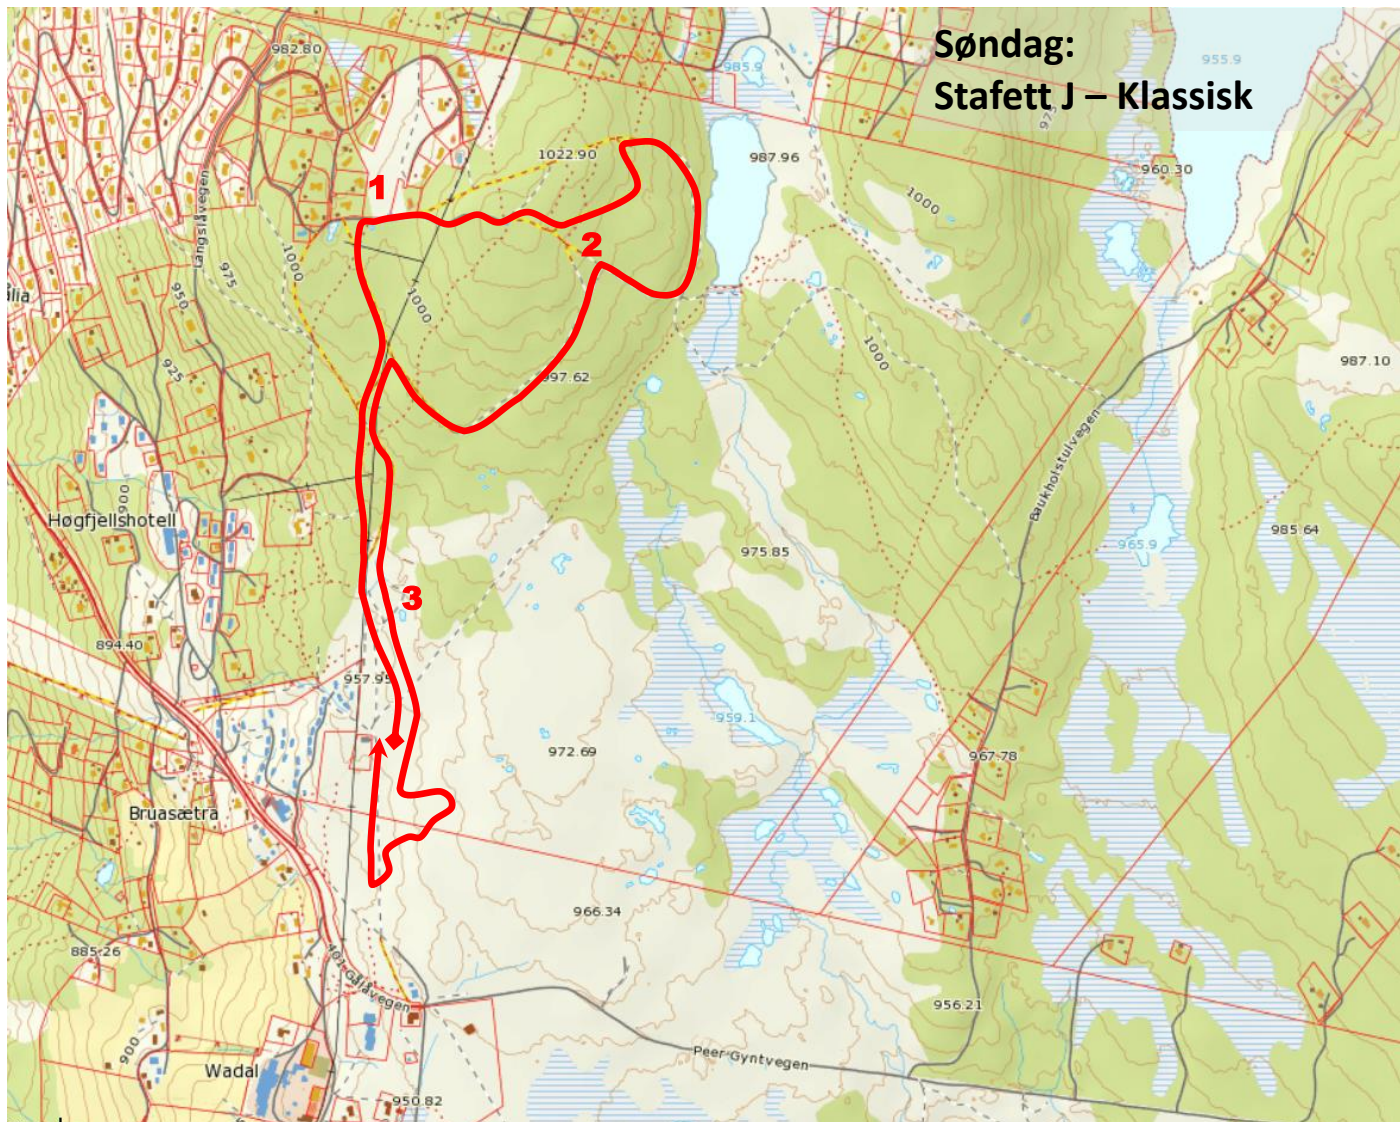

Peer Gynt Stadion

Løypekart 3,75 km Rød (TC = 123m)

**Søndag:
Stafett J – Klassisk**

Gålå 3,75 km Red

	Course length:	3845m	Height Difference (HD):	71m	Lowest point:	952m
	Category:	D	Maximum Climb (MC):	58m	Highest point:	1023m
	Competition Level:	COC/FIS	Total Climb (TC):	123m		