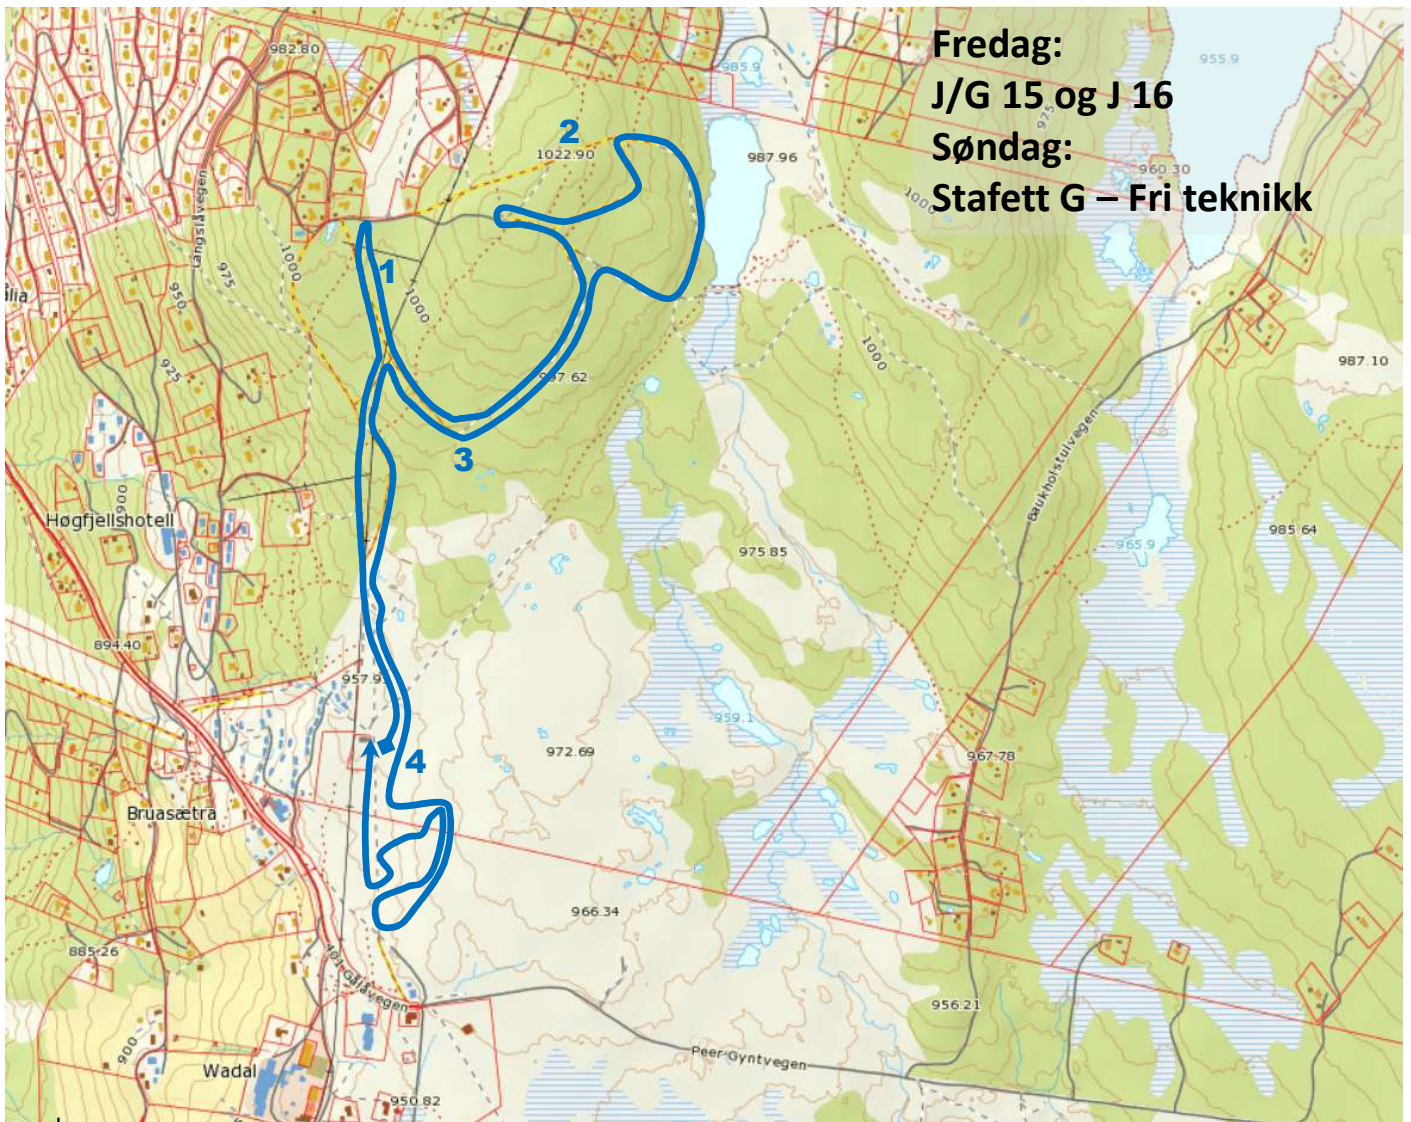

Peer Gynt Stadion

Løpekart 5 km Blå (TC = 150m)

Gålå 5,0 km blue

Course length:	5025m	Height Difference (HD):	72m	Lowest point:	951m
Category:	D	Maximum Climb (MC):	35m	Highest point:	1023m
Competition Level:	COC/FIS	Total Climb (TC):	150m		