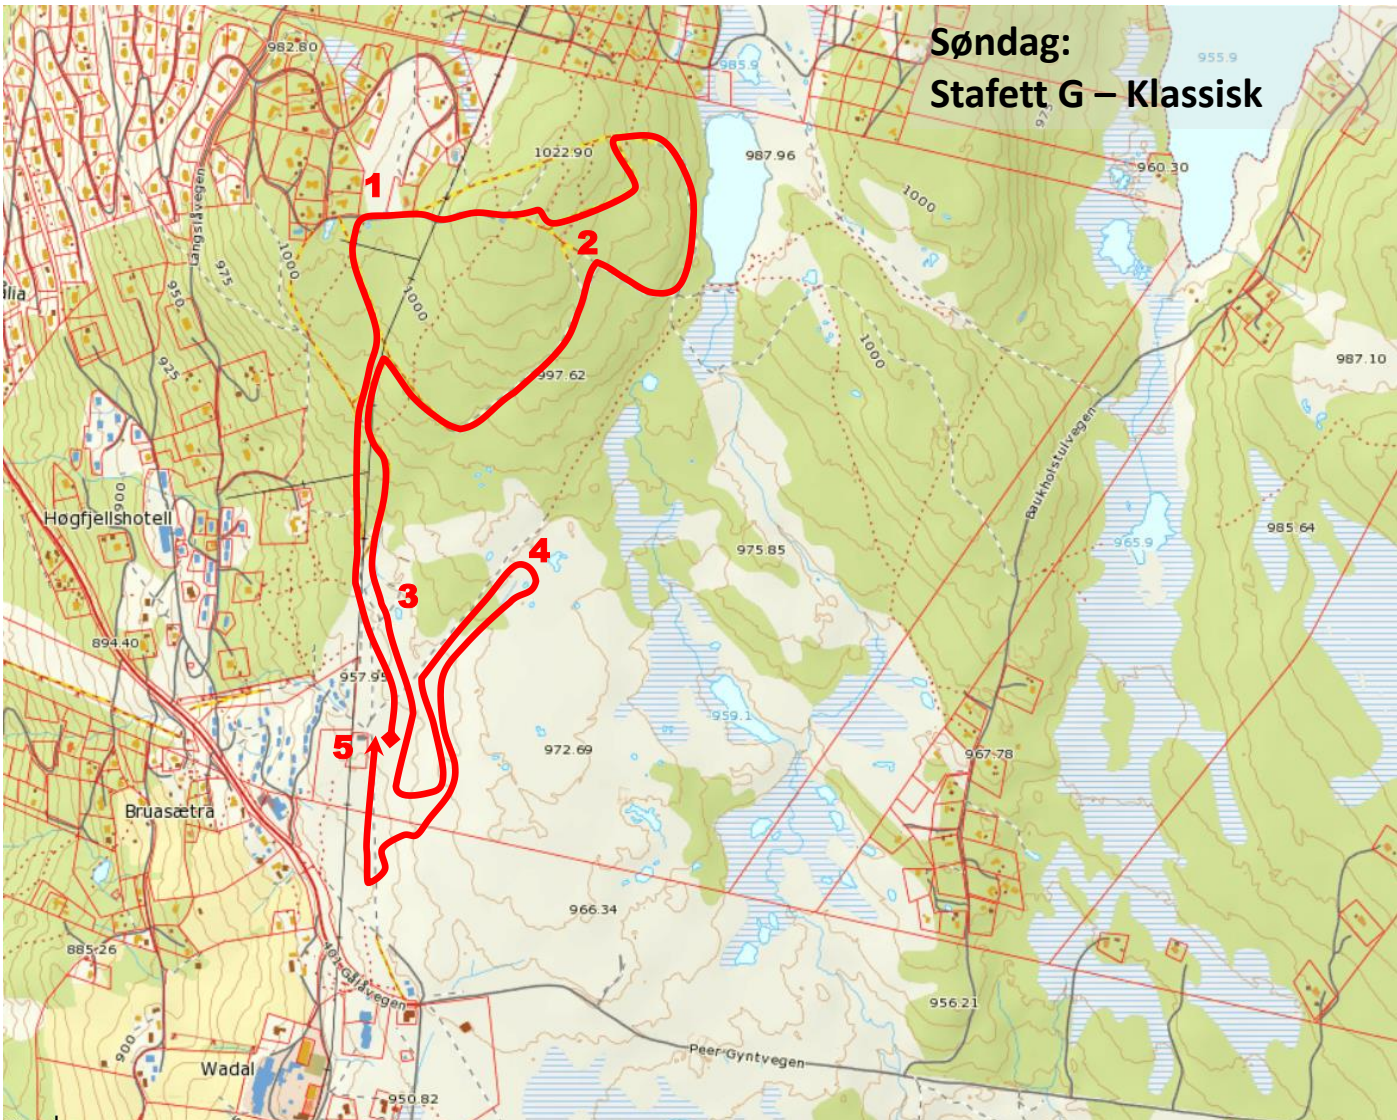

Peer Gynt Stadion

Løypekart 5 km Rød (TC = 146m)

**Søndag:
Stafett G – Klassisk**

Gålå 5,0 km Red

	Course length:	4990m	Height Difference (HD):	71m	Lowest point:	952m
	Category:	C	Maximum Climb (MC):	58m	Highest point:	1023m
	Competition Level:	COC/FIS	Total Climb (TC):	146m		